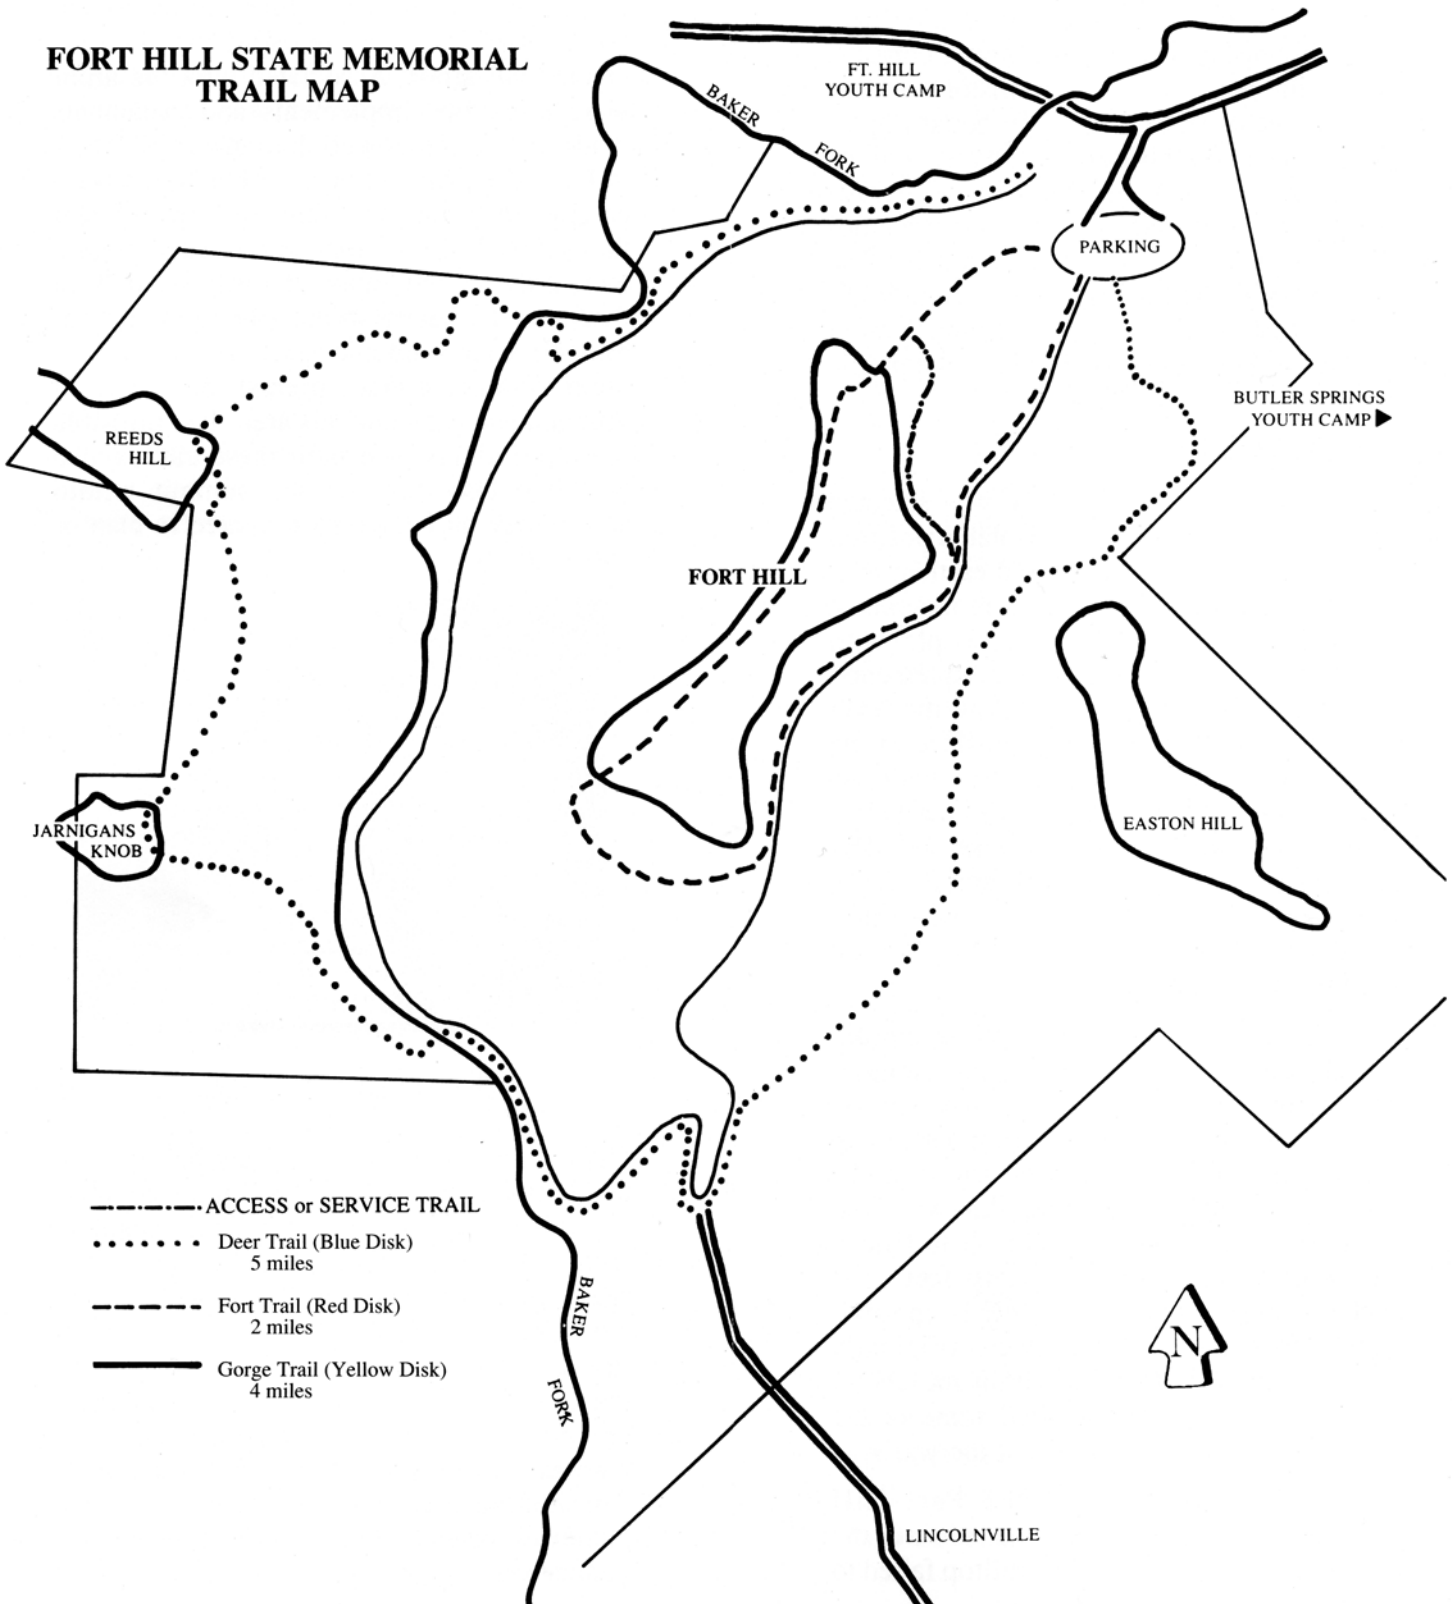

FORT HILL STATE MEMORIAL TRAIL MAP

- ACCESS or SERVICE TRAIL
- Deer Trail (Blue Disk)
5 miles
- - - - - Fort Trail (Red Disk)
2 miles
- Gorge Trail (Yellow Disk)
4 miles